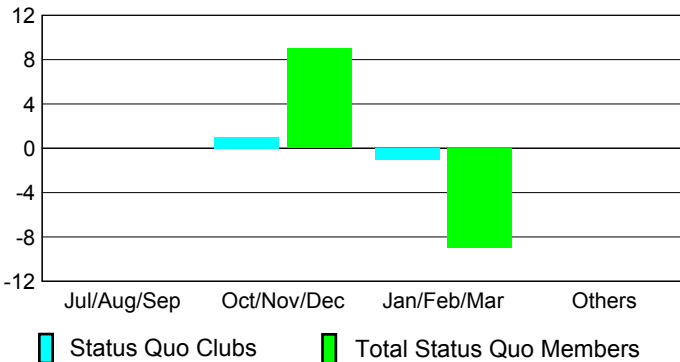

GMT: **SOMSAKDI LOVISUTH**

Location: **THAILAND**

GMT CA: **5**

**CLUBS**

| Month            | New Club Goal | Actual New Clubs | Actual Dropped Clubs | Gain/Loss of Clubs |
|------------------|---------------|------------------|----------------------|--------------------|
| <b>2012-2013</b> |               |                  |                      |                    |
| Jul/Aug/Sep      |               | 0                | 0                    | 0                  |
| Oct/Nov/Dec      |               | 1                | 5                    | -4                 |
| Jan/Feb/Mar      |               | 0                | -3                   | 3                  |
| Apr/May/June     |               | 0                | 0                    | 0                  |
| <b>Totals</b>    |               | <b>1</b>         | <b>2</b>             | <b>-1</b>          |

**Club Results 2012-2013**

Goal, New, Dropped, Gain/Loss

**YTD Status Quo Clubs 2012-2013**

Status Quo Clubs Compared to Status Quo Members

**Club Gain/Loss 2012-2013**

**MEMBERSHIP**

| Month            | Net Memb Goal | Actual New Memb | Actual Dropped Memb | Gain/Loss of Memb |
|------------------|---------------|-----------------|---------------------|-------------------|
| <b>2012-2013</b> |               |                 |                     |                   |
| Jul/Aug/Sep      |               | 53              | 23                  | 30                |
| Oct/Nov/Dec      |               | 75              | 120                 | -45               |
| Jan/Feb/Mar      |               | 20              | 16                  | 4                 |
| Apr/May/June     |               | 34              | 79                  | -45               |
| <b>Totals</b>    |               | <b>182</b>      | <b>238</b>          | <b>-56</b>        |