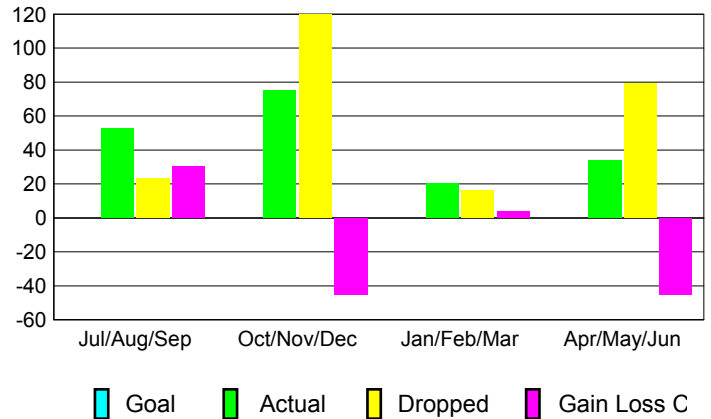

GMT: **SOMSAKDI LOVISUTH**

Location: **THAILAND**

GMT CA: **5**

**CLUBS**

| Month            | New Club Goal | Actual New Clubs | Actual Dropped Clubs | Gain/Loss of Clubs |
|------------------|---------------|------------------|----------------------|--------------------|
| <b>2012-2013</b> |               |                  |                      |                    |
| Jul/Aug/Sep      |               | 0                | 0                    | 0                  |
| Oct/Nov/Dec      |               | 1                | 5                    | -4                 |
| Jan/Feb/Mar      |               | 0                | -3                   | 3                  |
| Apr/May/June     |               | 0                | 0                    | 0                  |
| <b>Totals</b>    |               | <b>1</b>         | <b>2</b>             | <b>-1</b>          |

**Club Results 2012-2013**

Goal, New, Dropped, Gain/Loss

**YTD Status Quo Clubs 2012-2013**

Status Quo Clubs Compared to Status Quo Members

**Club Gain/Loss 2012-2013**

**MEMBERSHIP**

| Month            | Net Memb Goal | Actual New Memb | Actual Dropped Memb | Gain/Loss of Memb |
|------------------|---------------|-----------------|---------------------|-------------------|
| <b>2012-2013</b> |               |                 |                     |                   |
| Jul/Aug/Sep      |               | 53              | 23                  | 30                |
| Oct/Nov/Dec      |               | 75              | 120                 | -45               |
| Jan/Feb/Mar      |               | 20              | 16                  | 4                 |
| Apr/May/June     |               | 34              | 79                  | -45               |
| <b>Totals</b>    |               | <b>182</b>      | <b>238</b>          | <b>-56</b>        |

**Membership Results 2012-2013**

Goal, New, Dropped, Gain/Loss

**Gender Comparison 2012-2013**

**Membership Gain/Loss 2012-2013**