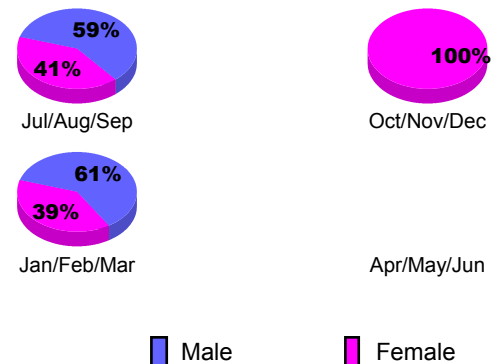

**Club Results 2012-2013**

Goal, New, Dropped, Gain/Loss

**YTD Status Quo Clubs 2012-2013**

Status Quo Clubs Compared to Status Quo Members

**Club Gain/Loss 2012-2013**

**MEMBERSHIP**

| Month            | Net Memb Goal | Actual New Memb | Actual Dropped Memb | Gain/Loss of Memb |
|------------------|---------------|-----------------|---------------------|-------------------|
| <b>2012-2013</b> |               |                 |                     |                   |
| Jul/Aug/Sep      |               | 53              | 23                  | 30                |
| Oct/Nov/Dec      |               | 75              | 120                 | -45               |
| Jan/Feb/Mar      |               | 20              | 16                  | 4                 |
| Apr/May/June     |               | 34              | 79                  | -45               |
| <b>Totals</b>    |               | <b>182</b>      | <b>238</b>          | <b>-56</b>        |

**Membership Results 2012-2013**

Goal, New, Dropped, Gain/Loss

**Gender Comparison 2012-2013**

**Membership Gain/Loss 2012-2013**