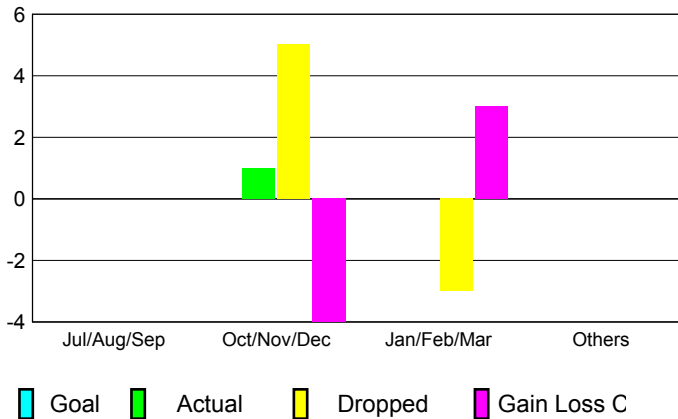

GMT: **SOMSAKDI LOVISUTH**

Location: **THAILAND**

GMT CA: **5**

**CLUBS**

| Month            | New Club Goal | Actual New Clubs | Actual Dropped Clubs | Gain/Loss of Clubs |
|------------------|---------------|------------------|----------------------|--------------------|
| <b>2012-2013</b> |               |                  |                      |                    |
| Jul/Aug/Sep      |               | 0                | 0                    | 0                  |
| Oct/Nov/Dec      |               | 1                | 5                    | -4                 |
| Jan/Feb/Mar      |               | 0                | -3                   | 3                  |
| Apr/May/June     |               | 0                | 0                    | 0                  |
| <b>Totals</b>    |               | <b>1</b>         | <b>2</b>             | <b>-1</b>          |

**Club Results 2012-2013**

Goal, New, Dropped, Gain/Loss

**YTD Status Quo Clubs 2012-2013**

Status Quo Clubs Compared to Status Quo Members

**Club Gain/Loss 2012-2013**

**MEMBERSHIP**

| Month            | Net Memb Goal | Actual New Memb | Actual Dropped Memb | Gain/Loss of Memb |
|------------------|---------------|-----------------|---------------------|-------------------|
| <b>2012-2013</b> |               |                 |                     |                   |
| Jul/Aug/Sep      |               | 53              | 23                  | 30                |
| Oct/Nov/Dec      |               | 75              | 120                 | -45               |
| Jan/Feb/Mar      |               | 20              | 16                  | 4                 |
| Apr/May/June     |               | 34              | 79                  | -45               |
| <b>Totals</b>    |               | <b>182</b>      | <b>238</b>          | <b>-56</b>        |